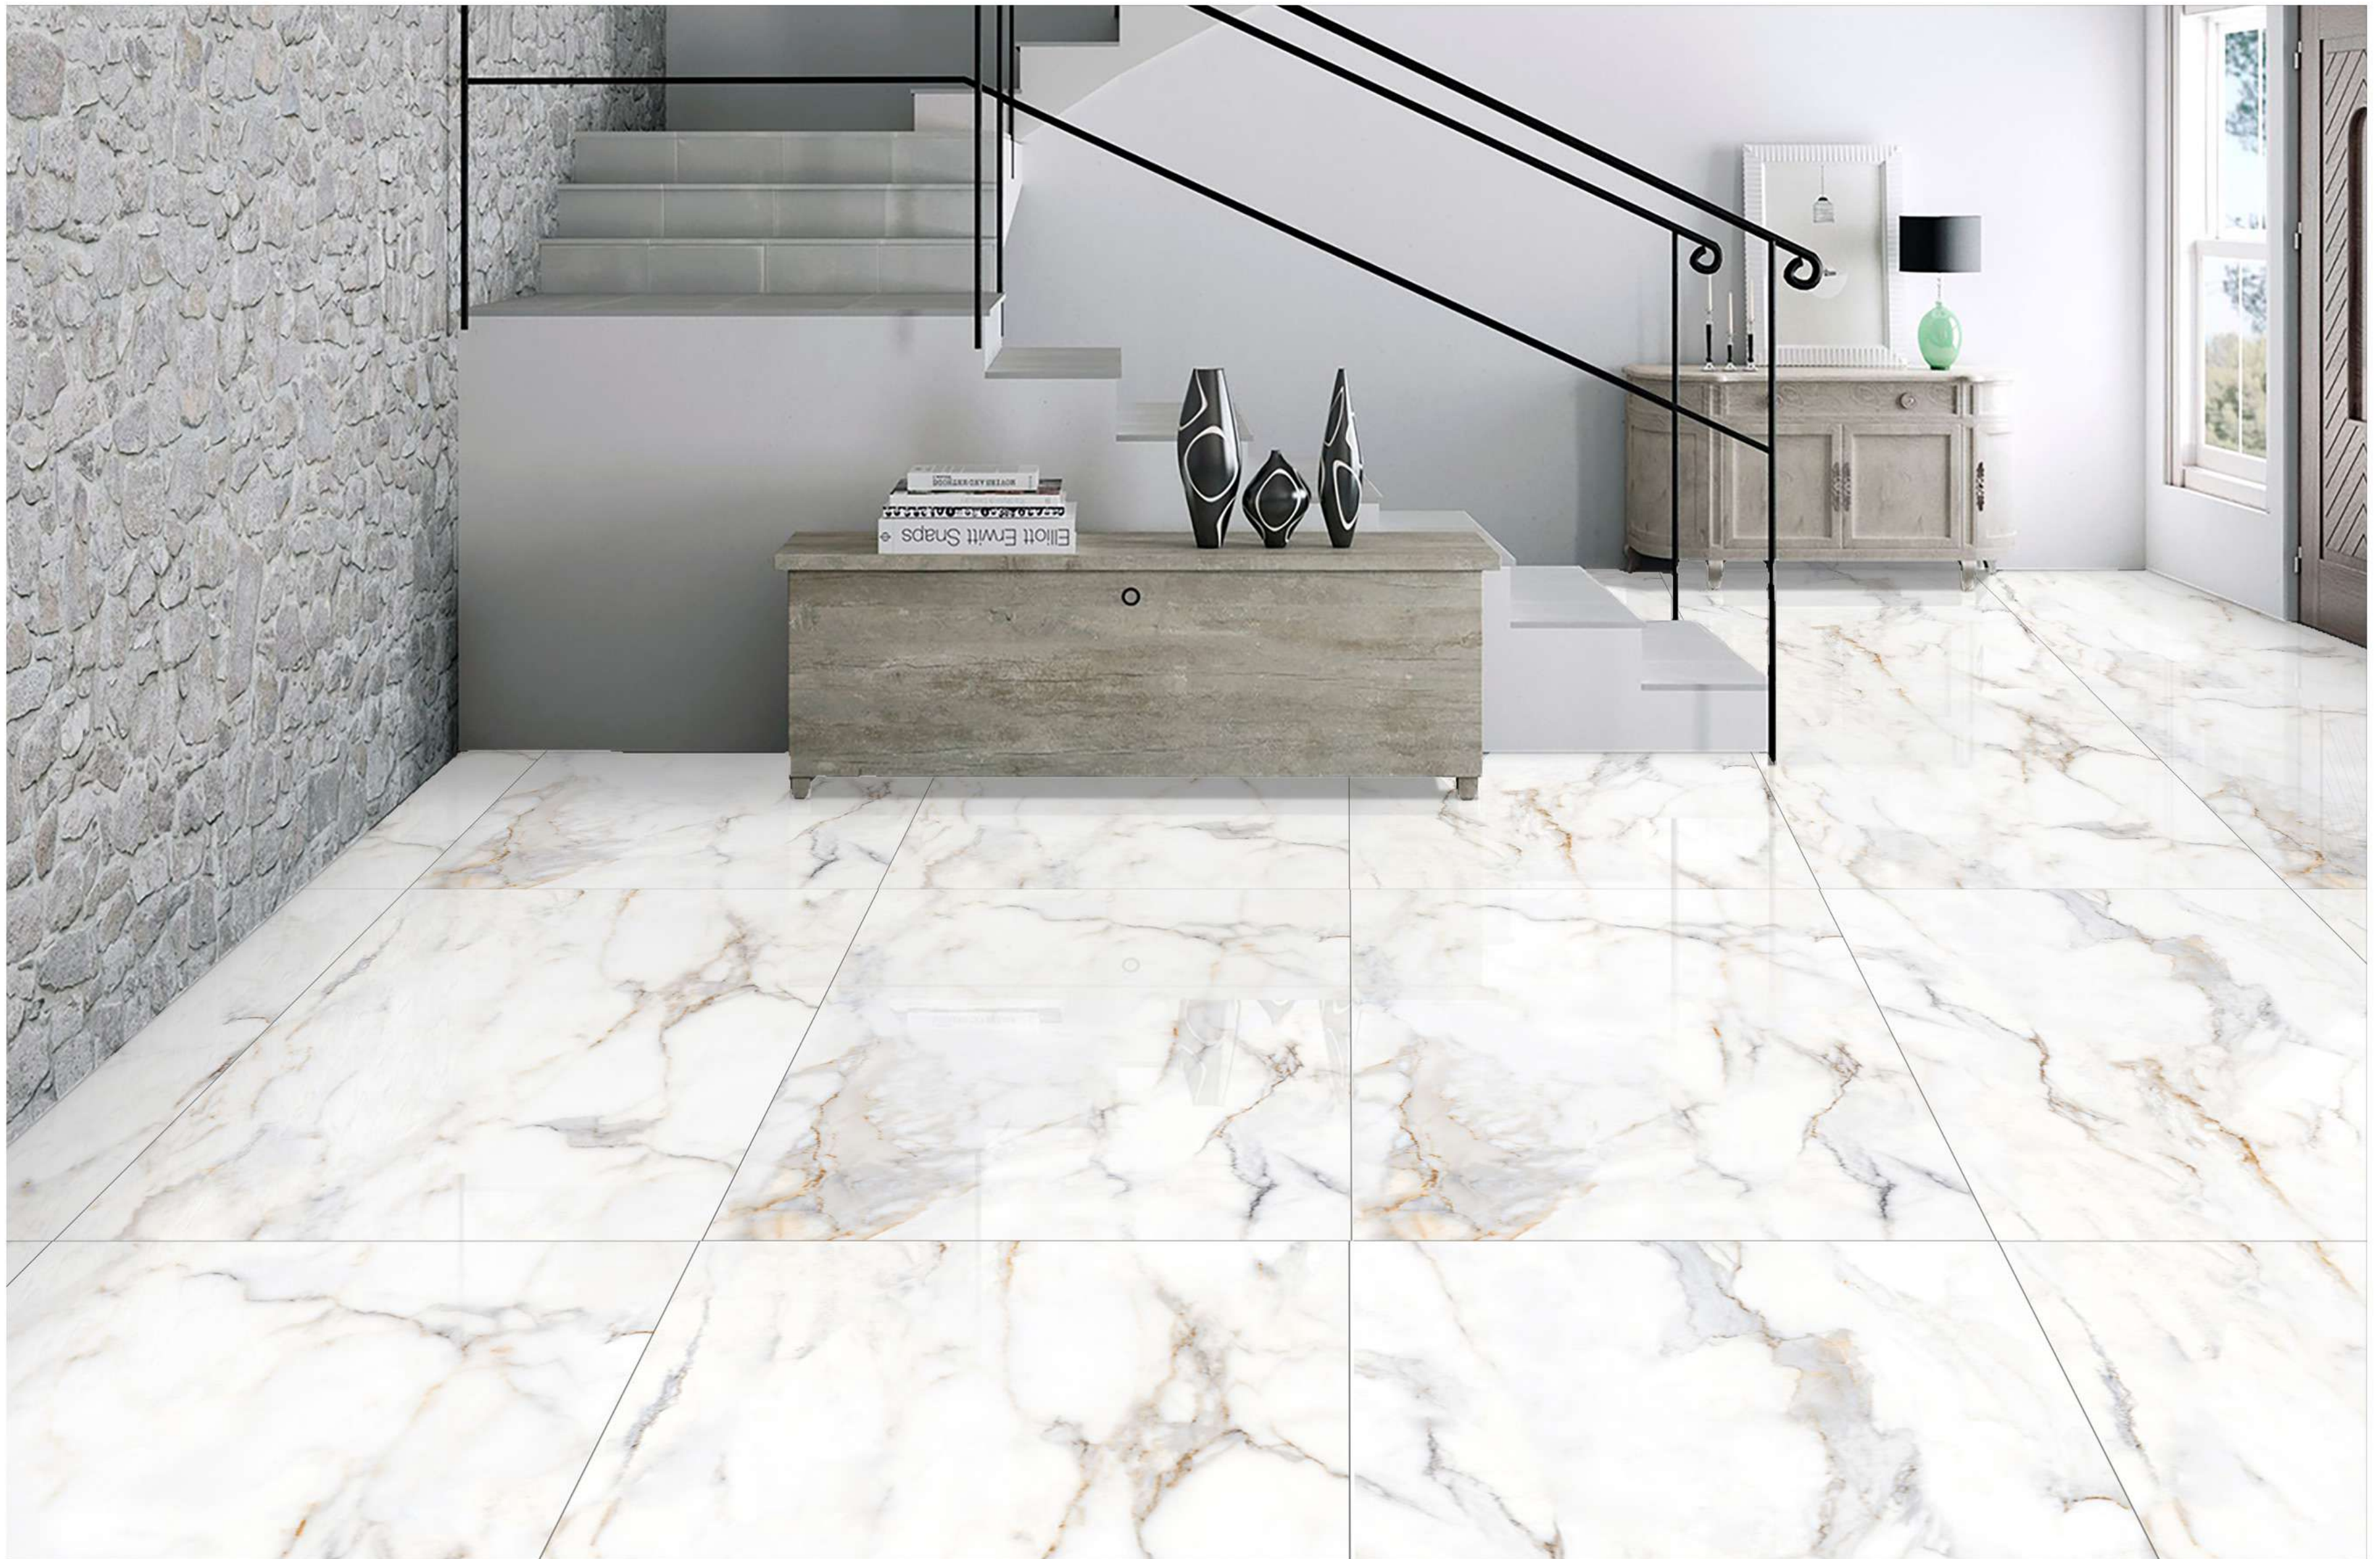

FROST'D COLLECTION
Designed to make recovering

800x1600mm

GLOSSY

 **Velzone**
GRANITO

800x1600mm MESSA NATURAL

MESSA NATURAL

Size - **800x1600mm**

Finish - **GLOSSY**