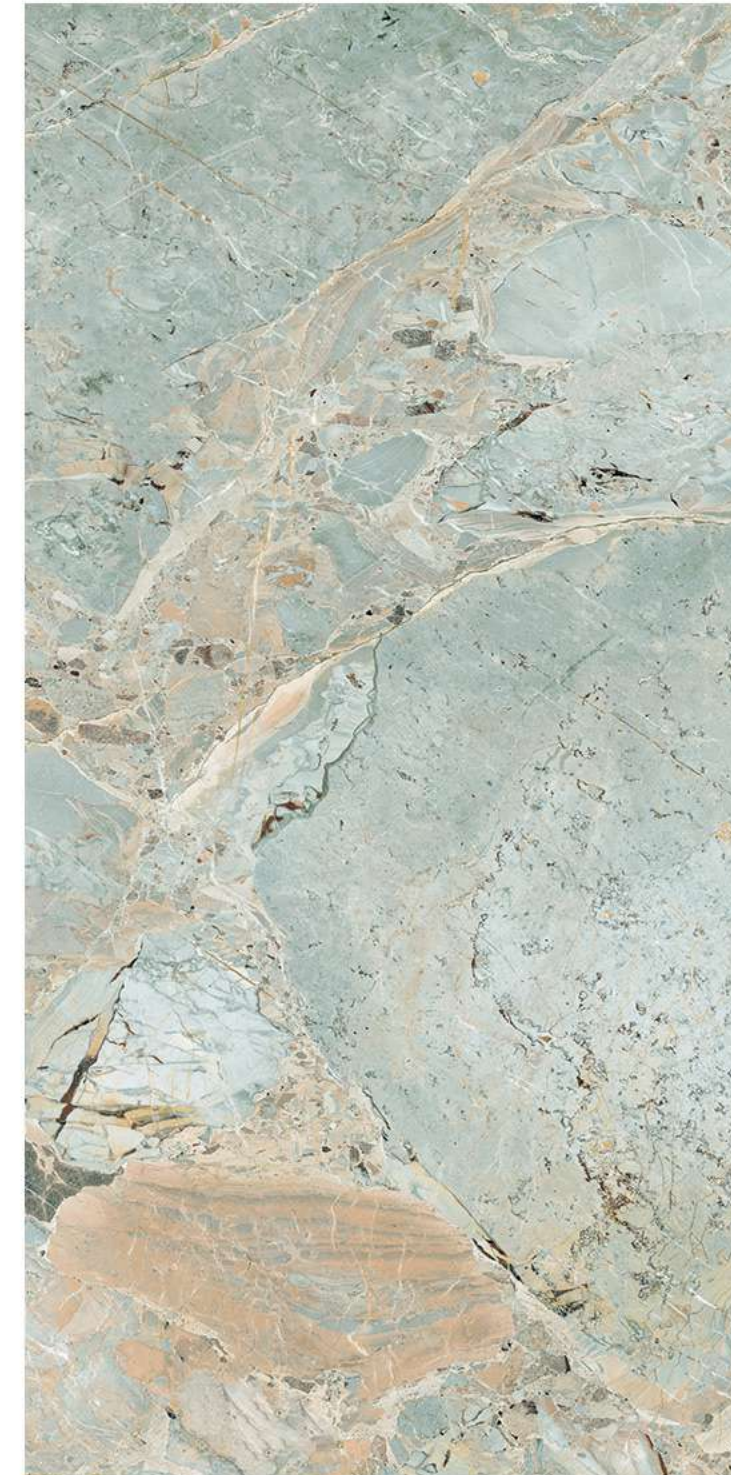

APULLIA AGNA

Size - **800x1600mm**

Finish - **GLOSSY**

Random - **4**

Fire
Resistance

Frost
Resistance

Chemical
Resistance

Stain
Resistance

Scratch
Resistance